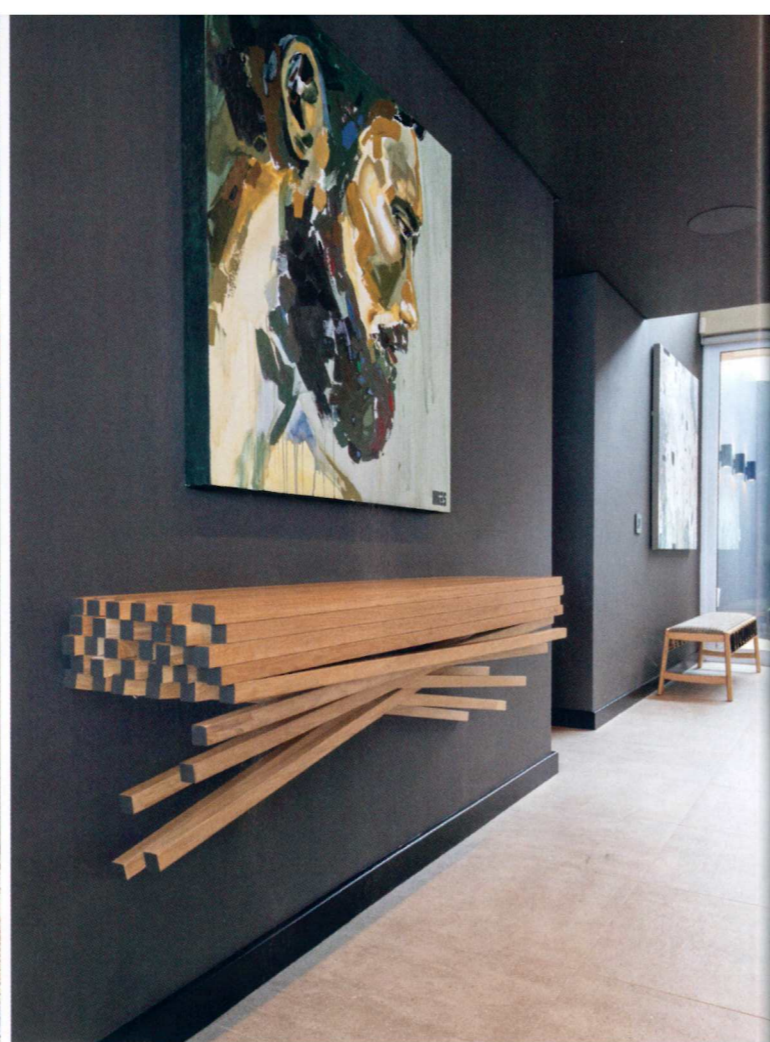

CAESARSTONE 083 608 5810