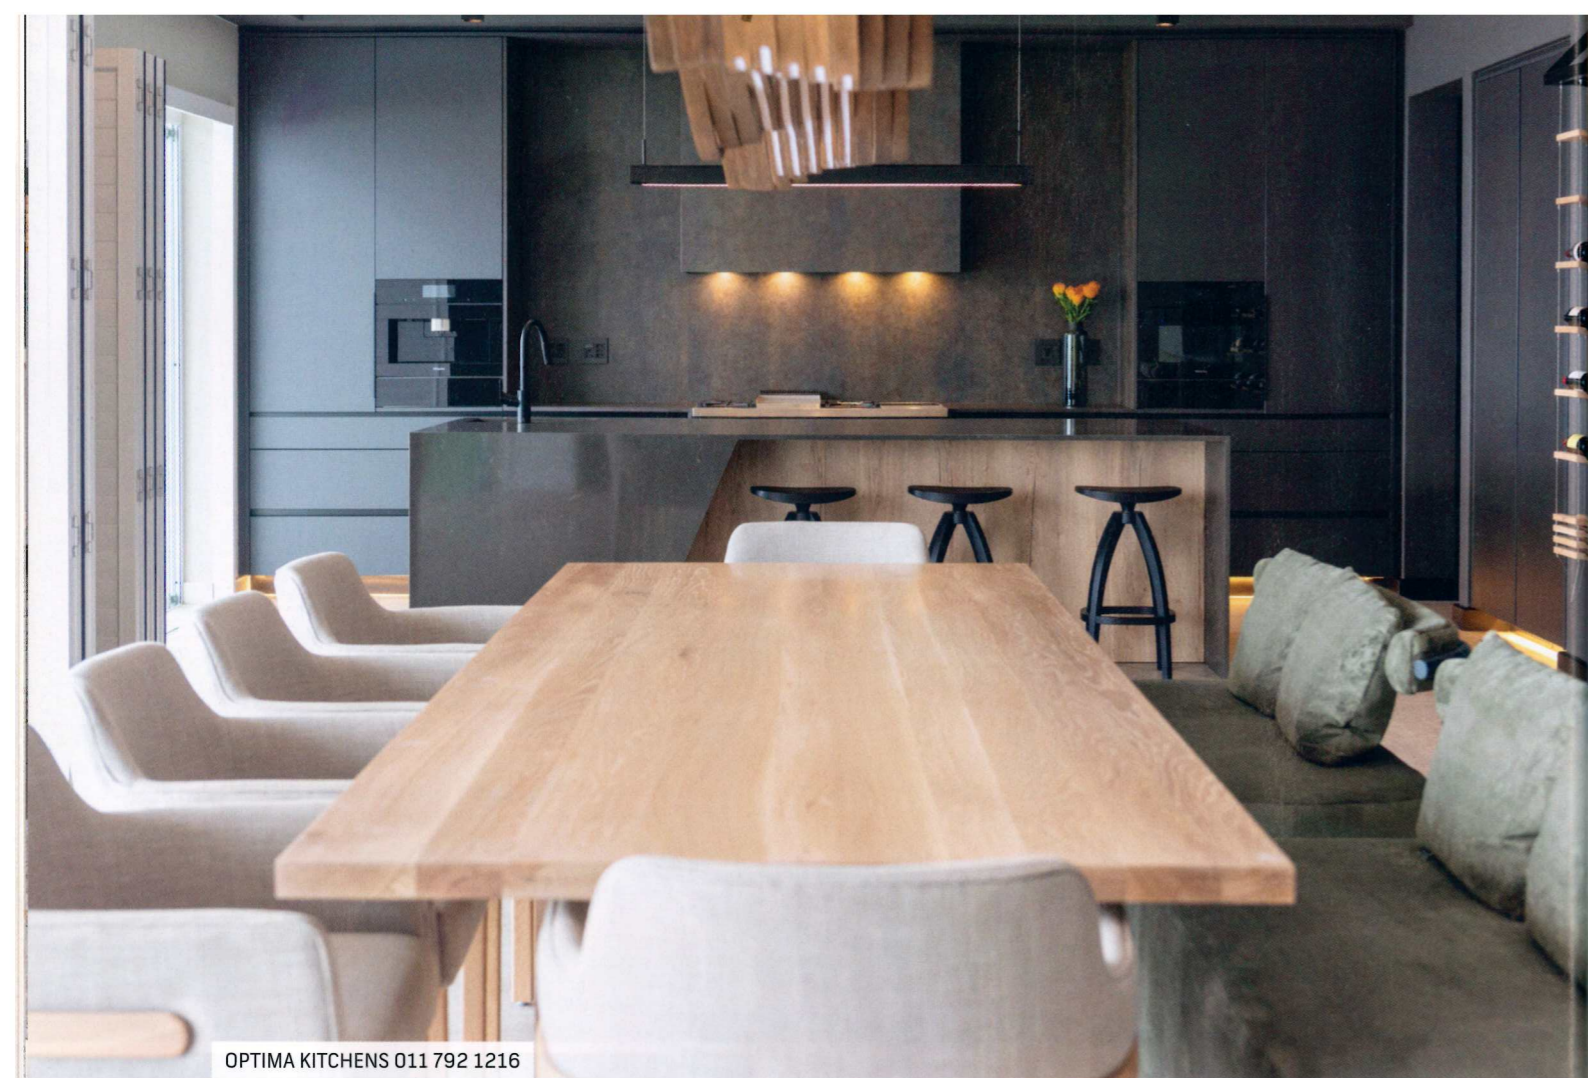

OPTIMA KITCHENS 011 792 1216

ABOVE: With a busy lifestyle, the owners of this home wanted a sophisticated seaside escape that was far from the clichéd beach house look. Ensuring the right feel was carried throughout the home, Optima Kitchens designed, manufactured and installed all the cabinetry and this designer kitchen. Offering home owners bespoke craftsmanship, Optima Kitchen has over 29 years of experience in the industry and believes in giving its clients the best quality products that will be enjoyed for years to come.