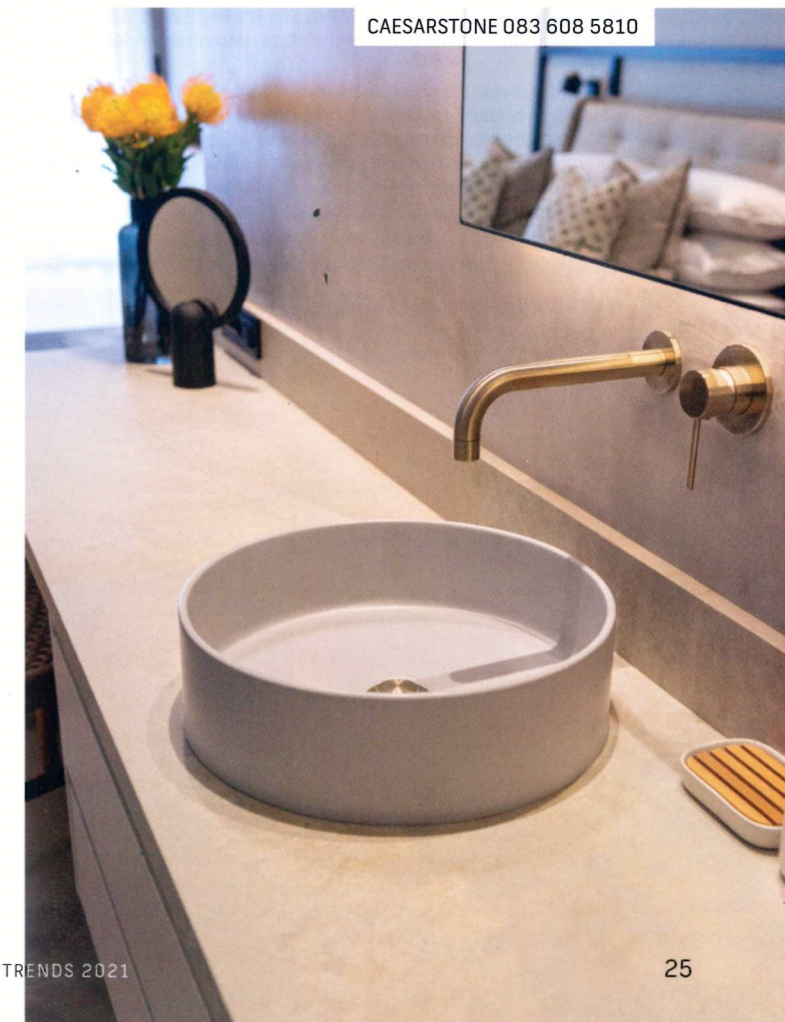

CAESARSTONE 083 608 5810