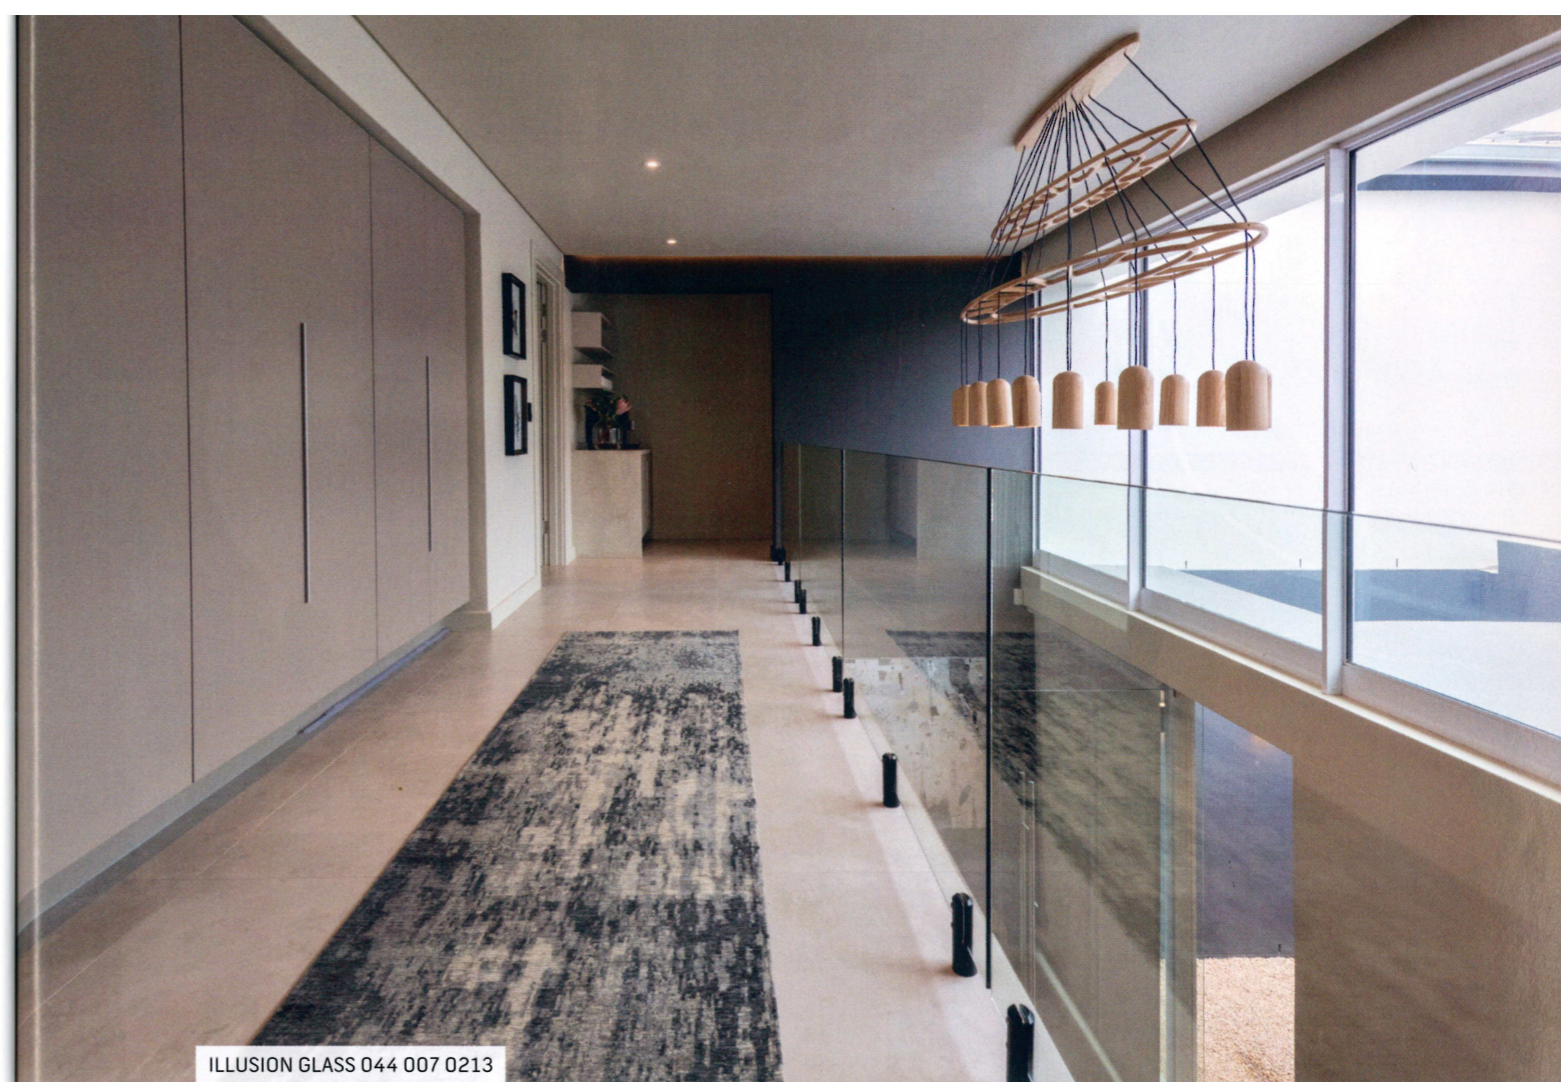

ILLUSION GLASS 044 007 0213

ABOVE: Illusion Glass is a leading frameless glass supplier and installation company on the Garden Route. For a contemporary and elegant finish for your home, office or new build, frameless glass has no equal. From frameless glass balustrades that enhance an inspirational view, and beautiful showers that complement a bathroom's unique requirements, to stylish frameless glass pivot doors for the ultimate modern look, Illusion Glass can advise, measure, manufacture and install to any custom size required.

BELOW: With over 36 years of experience in the building industry, Bertcon specialises in high-end residential construction with exceptional finishing. Responsible for installing the floorcoverings, sanitaryware and plumbing of this home, Bertcon also did the wall finishing and painting, as well as installation of the bulkheads and lighting.