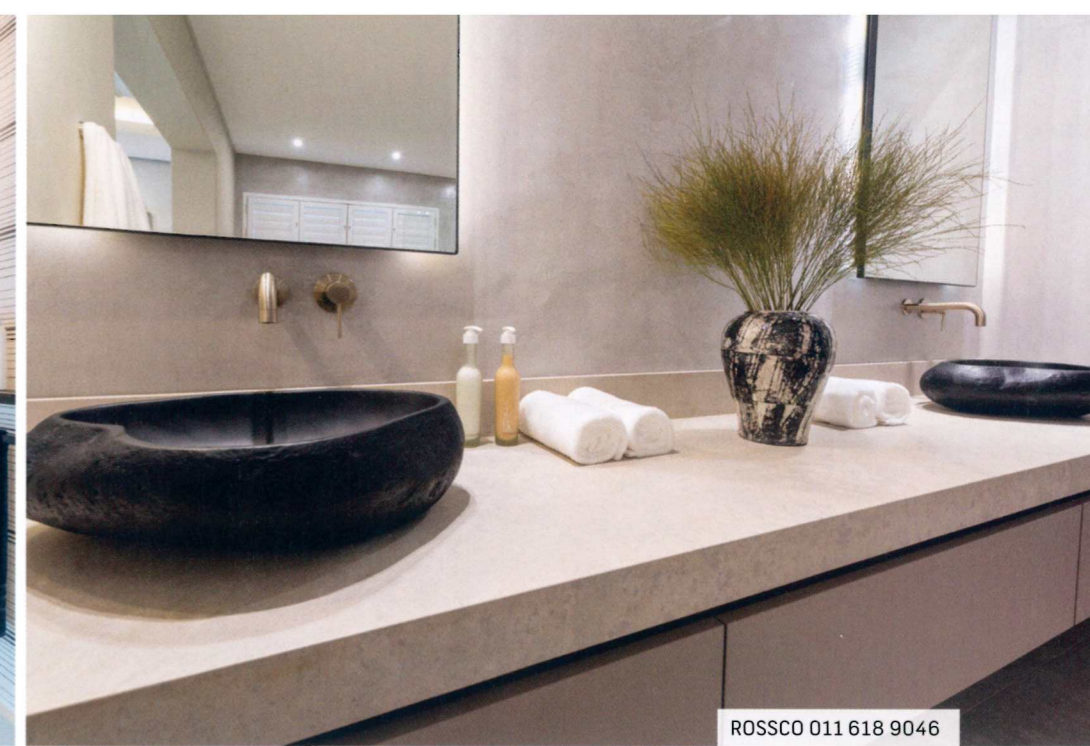

“Being nestled between the land and the beach feels like paradise.”
– the home owner

ABOVE: Caesarstone's Piatra Grey was chosen for the kitchen island due to its striking appeal. The gunmetal grey, which is the predominant colour in this chic marble-inspired surface, is softened by the frosty, delicate veins, complementing the light wooden finishes beautifully. As an incredibly durable and hygienic surface, Caesarstone is perfect for a high-traffic area like a kitchen. As a very versatile material, Caesarstone can be used to bring fun and interesting elements into any space.

ROSSCO 011 618 9046

“The furniture has been made by talented South African craftsmen, and we appreciate its beauty for this reason.”
 – the home owner

ABOVE: Made from a single composite compound, this black Millstone basin from Roscco complements the natural aesthetic of the bathroom design, yet stands out beautifully. Based on an actual stone used to grind grains, the basin is available in any colour of your choice, allowing for complete colour customisation. Roscco is a Gauteng-based company that specialises in baths, basins and taps.