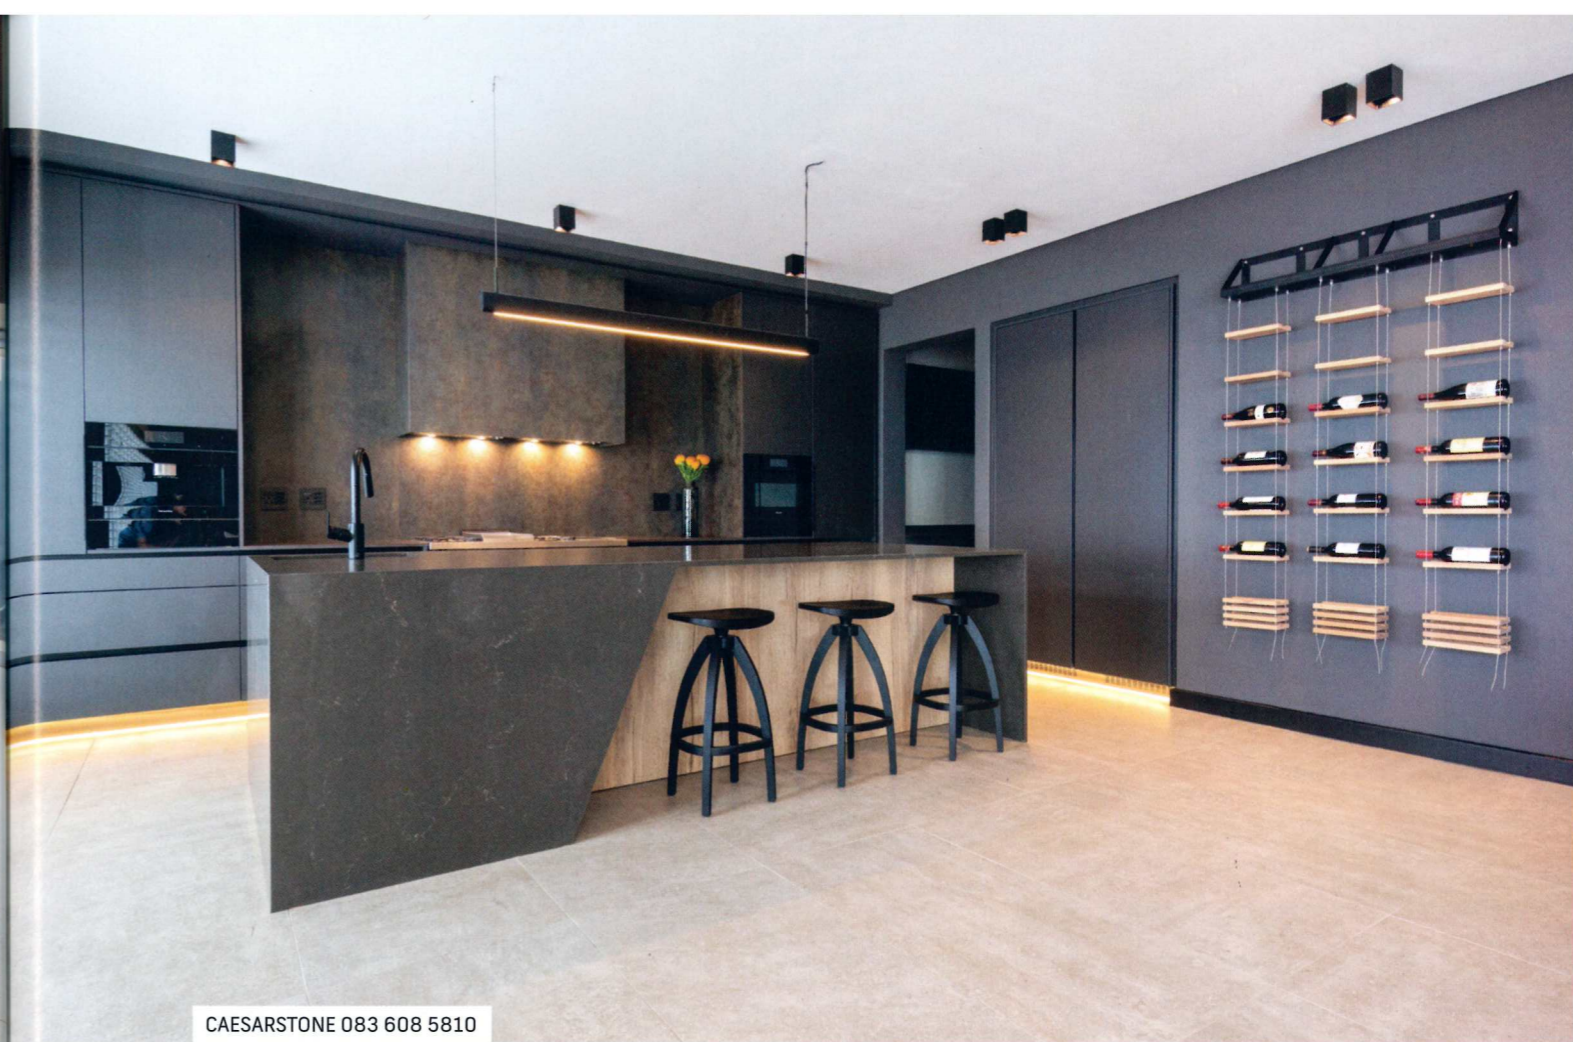

CAESARSTONE 083 608 5810